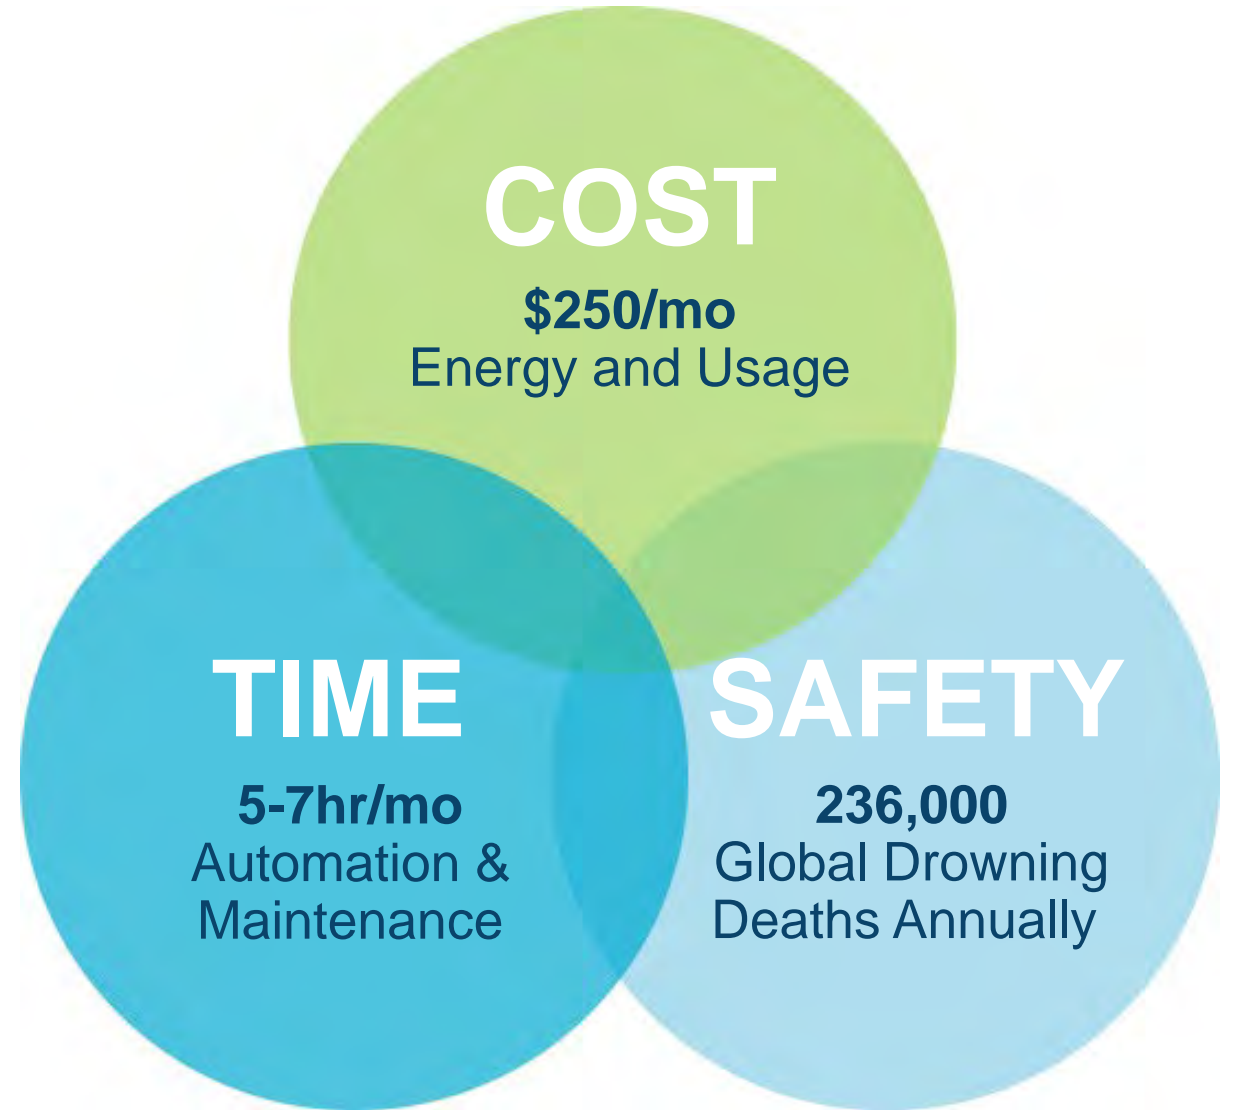

The Pain of Pool Ownership

Owning a backyard pool is a matter of pride but often comes with a steep **energy** and **maintenance** cost, time commitment and added **safety** concerns

Pool Pros have their Own Cons

Builders and service pros deal with problems in **planning inefficiencies** that add time/cost, added **liabilities** and poor **customer experience**